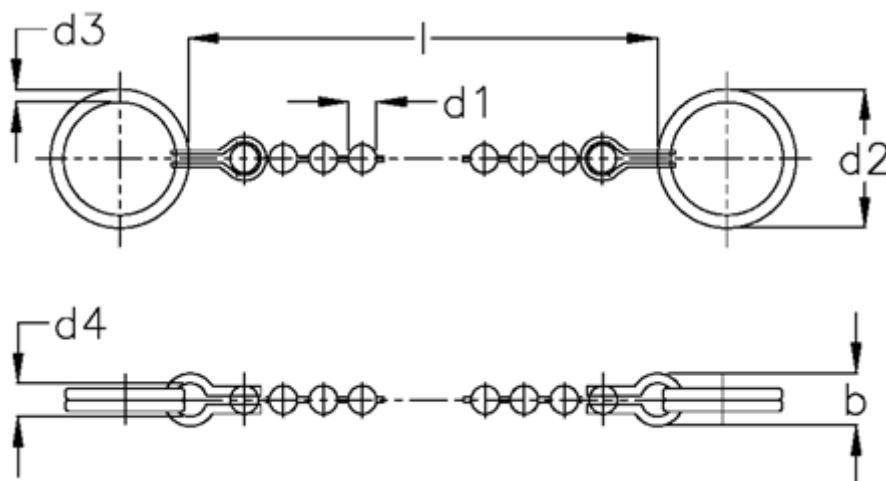

Data Sheet

Article number: 2001532014
Description: E+G Ball chain
GN 111-320-14

Measures

b	= 6
d1	= 3.5
d2	= 14
d3	= 1.0
d4	= 4
l	= 320
Static load (N)	= 50